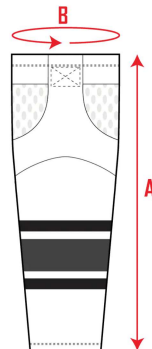

# ***SIZING CHART - HOCKEY SOCKS***

## SIZE CHART

Measurement in Inches

# Hockey Sock

<b>Adult (Unisex)</b>	<b>AS</b>	<b>AM</b>	<b>AL</b>	<b>AXL</b>
A: Length (inch.)	28	30	32	34
B: Top Opening (inch.)	21.75	22.75	24	25.25

<b>Youth (Unisex)</b>	<b>Child</b>	<b>YXS</b>	<b>YS</b>	<b>YM</b>	<b>YL</b>
A: Length (inch.)	18	20	22	24	26
B: Top Opening (inch.)	17.25	17.5	18.75	19.75	21