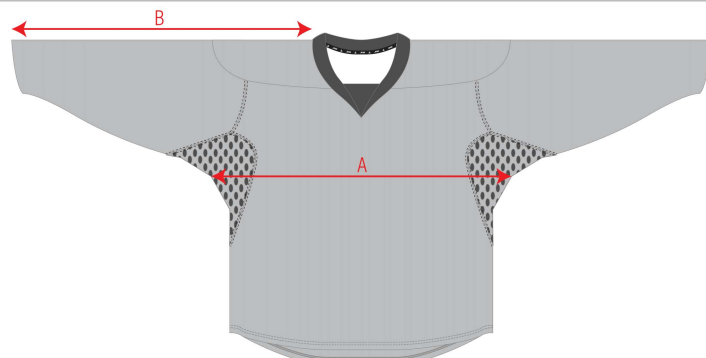

SIZING CHART - HOCKEY

SIZE CHART

Measurement in Inches

For women's cut, please ask your sale reps.

How to measure :

Lay your jersey flat

1. **Chest Width (A)**: measure from one inch under the armpits of the jersey horizontally from seam to seam. (e.g. an adult large jersey will measure 26" across (under the arms) on one side of the jersey, which will be 52" inches all around for an AL-52 size)

2. **Sleeve Length (B)**: measure from the edge of the collar all the way to the end of the wrist.

* Please note, JOG's jerseys are authentic game wear sizing. If you're planning to wear a JOG jersey for casual wear, we suggest you order 1-2 sizes down. **