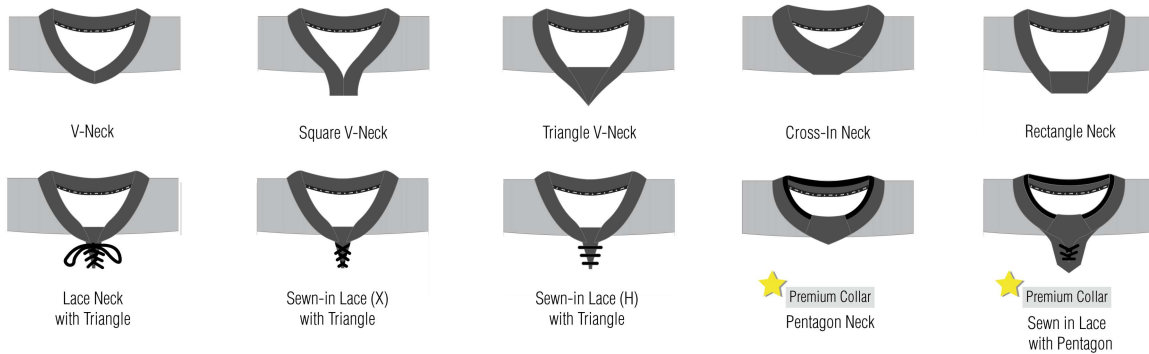

SIZING CHART - HOCKEY

SIZE CHART

Measurement in Inches

For women's cut, please ask your sale reps.

How to measure :

Lay your jersey flat

1. **Chest Width (A)**: measure from one inch under the armpits of the jersey horizontally from seam to seam. (e.g. an adult large jersey will measure 26" across (under the arms) on one side of the jersey, which will be 52" inches all around for an AL-52 size)

2. **Sleeve Length (B)**: measure from the edge of the collar all the way to the end of the wrist.

* Please note, JOG's jerseys are authentic game wear sizing. If you're planning to wear a JOG jersey for casual wear, we suggest you order 1-2 sizes down. **